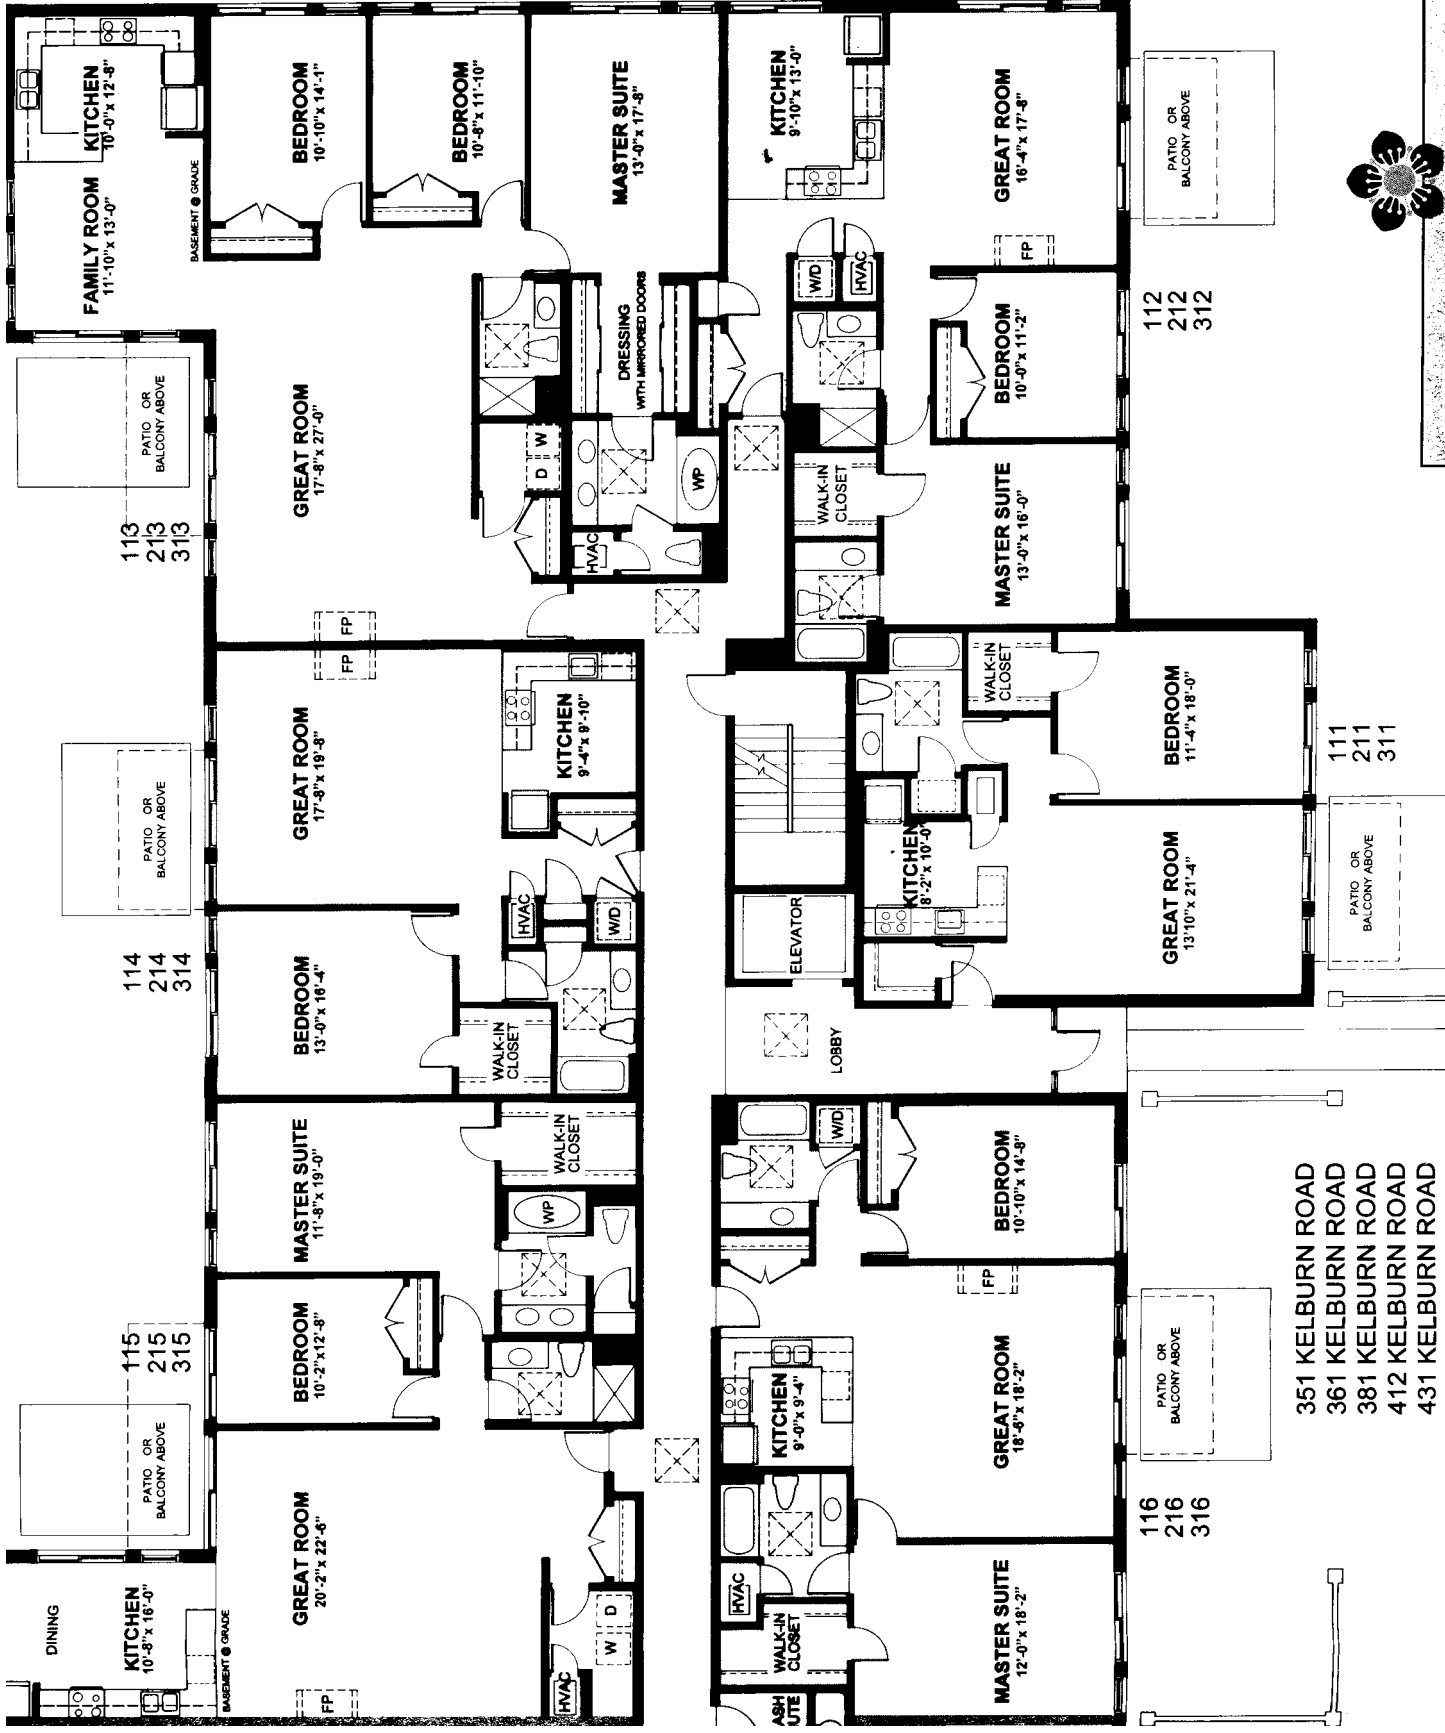

ALL SKYLIGHT & FIREPLACE LOCATIONS ARE @ THIRD FLOOR UNITS ONLY
 6'-0" HIGH GARDEN WALLS AND WOOD ARBORS
 PLANS AND DIMENSIONS ARE APPROXIMATE
 DATA IS TO BE USED FOR GENERAL REFERENCE ONLY

352 KELBURN ROAD
 362 KELBURN ROAD
 382 KELBURN ROAD
 411 KELBURN ROAD

351 KELBURN ROAD
 361 KELBURN ROAD
 381 KELBURN ROAD
 412 KELBURN ROAD
 431 KELBURN ROAD